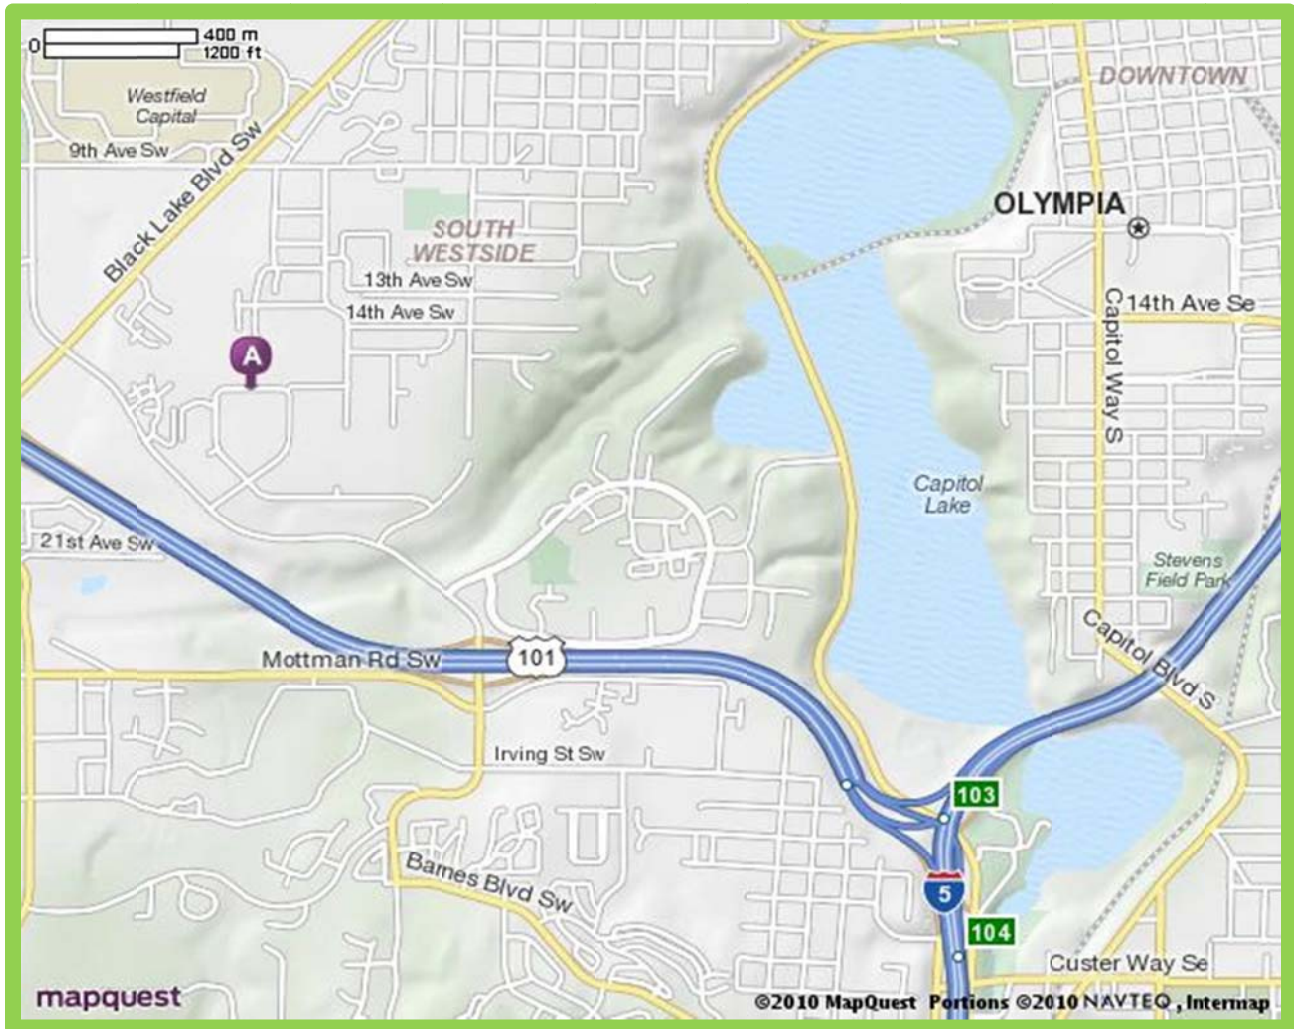

Lunch will be hosted by our sponsor (Titus-Will) on-site at the event at no cost to participants

Directions to Titus Will Chevrolet:

Titus Will Chevrolet
2425 Carriage Loop
Olympia, WA, 98502

Directions from Interstate 5:

- I-5 to Hwy 101 North (exit 104 towards Aberdeen/Port Angeles)
- Take the Cooper Point Rd exit toward AutoMall Dr SW/Crosby Blvd)
- Turn Right on Cooper Point Rd SW
- Turn Right on Carriage St SW
- Turn Left on Carriage Loop SW